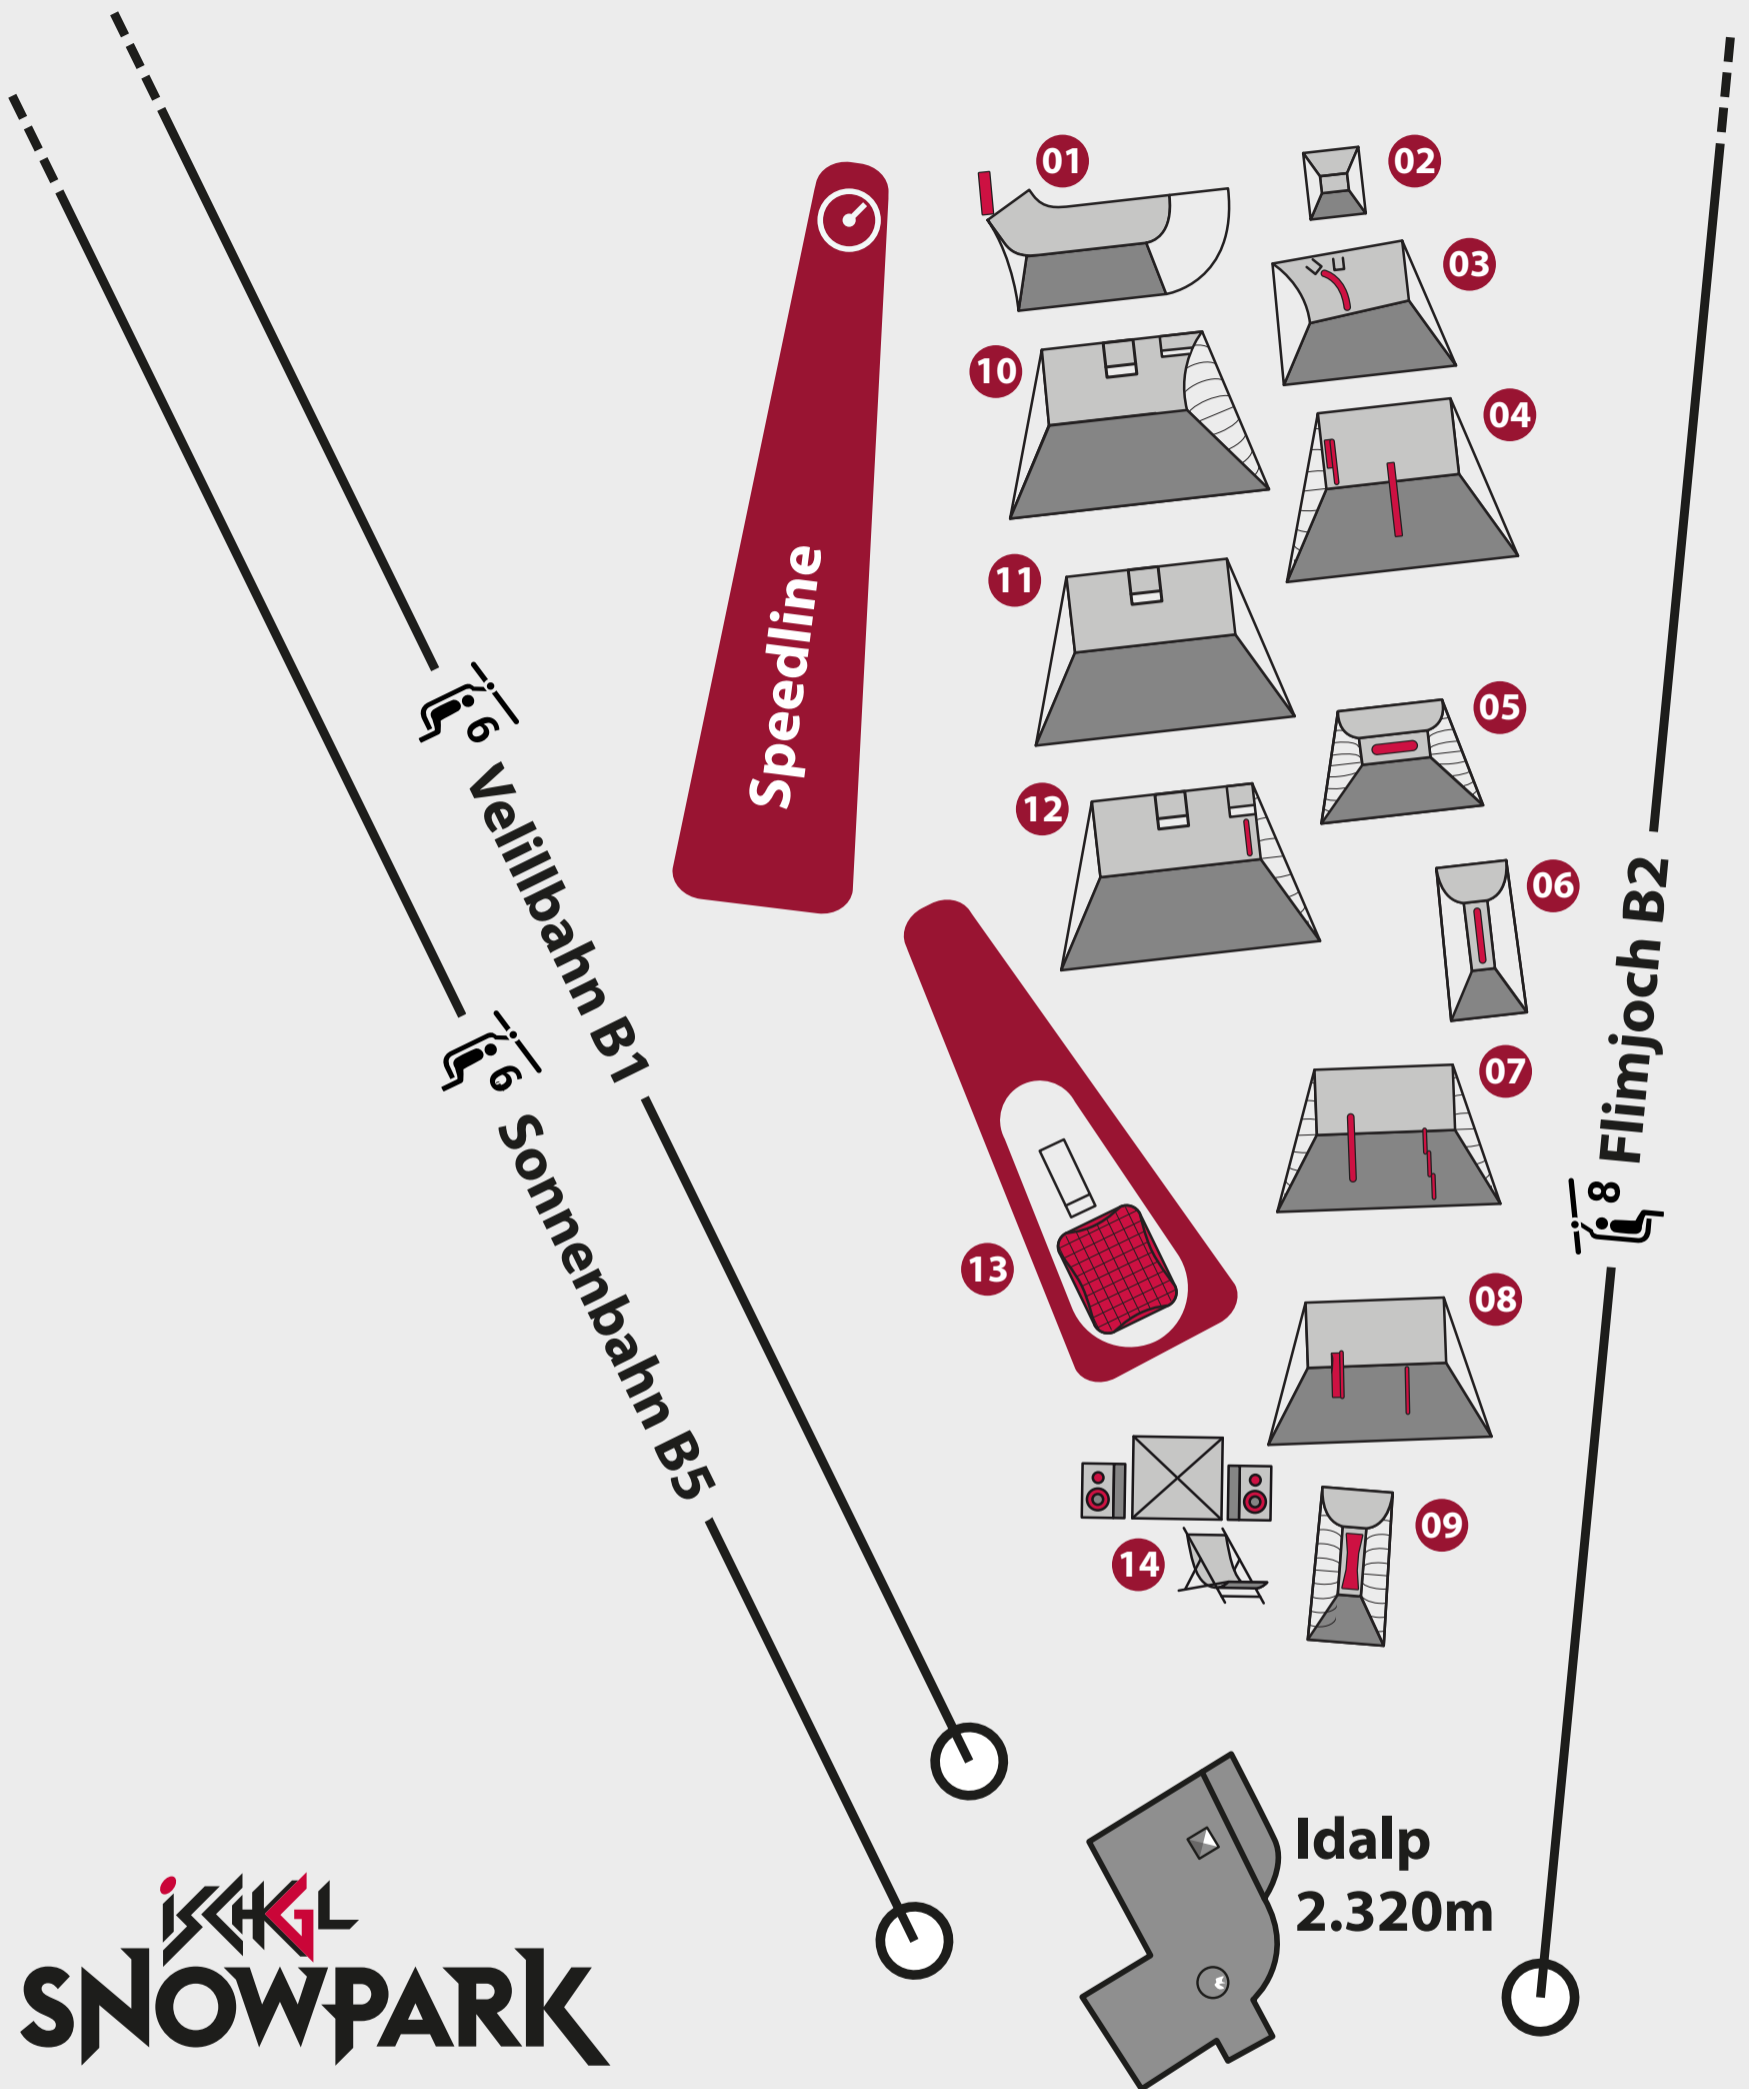

# Parkarea II: "Improve your skills"

01 Entrance

02 Minipyra

03 Curved Postbox 8m

04 Kinked Postbox 4/8m / Multibox

05 Tank 6m

06 Double Kinked Tank 9m

07 Stiffy Postbox 10m / Waterfall 12m

08 Elefant Butter with Rail 8m / Downrail 8m

09 A-Frame Bridge

10 Industry Flat 6m / Hipjump / Rollerjump 14m

11 Rollerjump 12m

12 Rollerjump 10m / Hipjump

13 Bagjump

14 Speedline

15 Parkbase